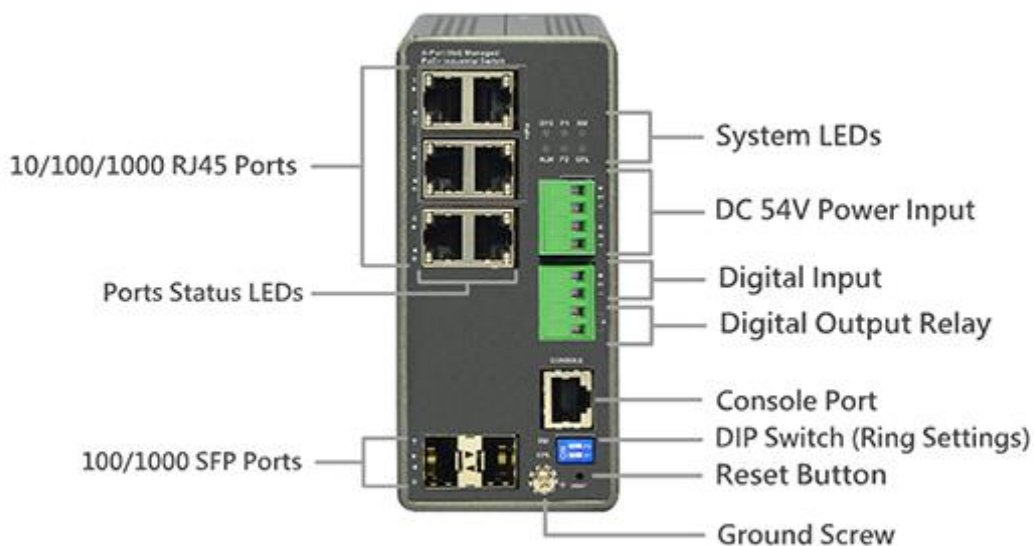

Management

Management Access Filtering	SNMP, Web, Telnet, SSH
PoE Management	Scheduling, Auto-Checking, Power Delay
SNMP (v1, v2c, v3), Software Upgrade, Port Mirroring, LLDP (IEEE802.1AB), LLDP-MED (IEEE802.1AB), CDP Aware, IPv6 Management, sFlow, NTP, RMON (1,2,3 & 9 Groups), Configuration Export/Import	지원

Carrier Ethernet

1588v2 PTP, OAM (IEEE802.3ah) CFM (IEEE802.1ag), PM (ITU-T Y.1731), ELPS (ITU-T G.8031)/ERPS(ITU-T G.8032), Rapid-Ring	지원
--	----

Device Management System

Device Management	Topology View, Floor View, Map View, Dashboard, Traffic Monitoring, Cable Diagnostics
Switch2go, Find my Switch	iOS Devices, Android Devices