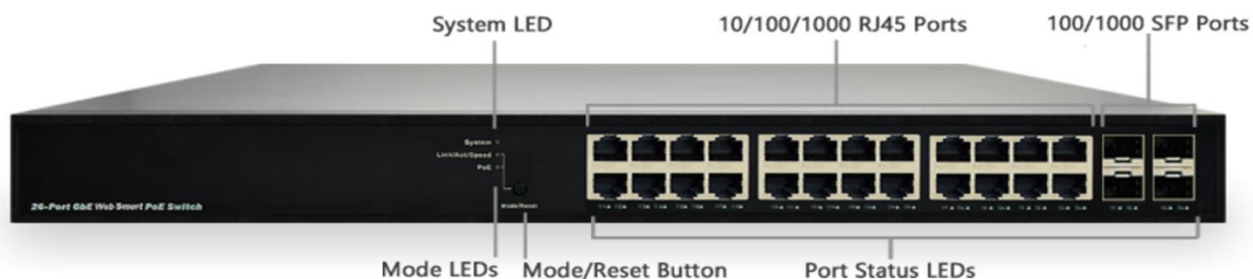

SPECIFICATION

Management

Management Access Filtering

SNMP, Web, Telnet, SSH

PoE Management

Scheduling, Auto-Checking, Power Delay

SNMP (v1, v2c, v3), Software Upgrade,
Port Mirroring, LLDP (IEEE802.1AB),
LLDP-MED (IEEE802.1AB), CDP Aware,
IPv6 Management, sFlow(옵션), NTP
RMON (1,2,3 & 9 Groups),
Configuration Export/Import

지원

Device Management System

Device Management

Topology View, Floor View, Map View,
Dashboard, Traffic Monitoring, Cable DiagnosNK

Contact Us

경기도 성남시 분당구 판교로 744
분당테크노파크 C동 405호
전화: 031-708-4017
Fax : 031-708-4018
이메일: sales@miraesignal.com