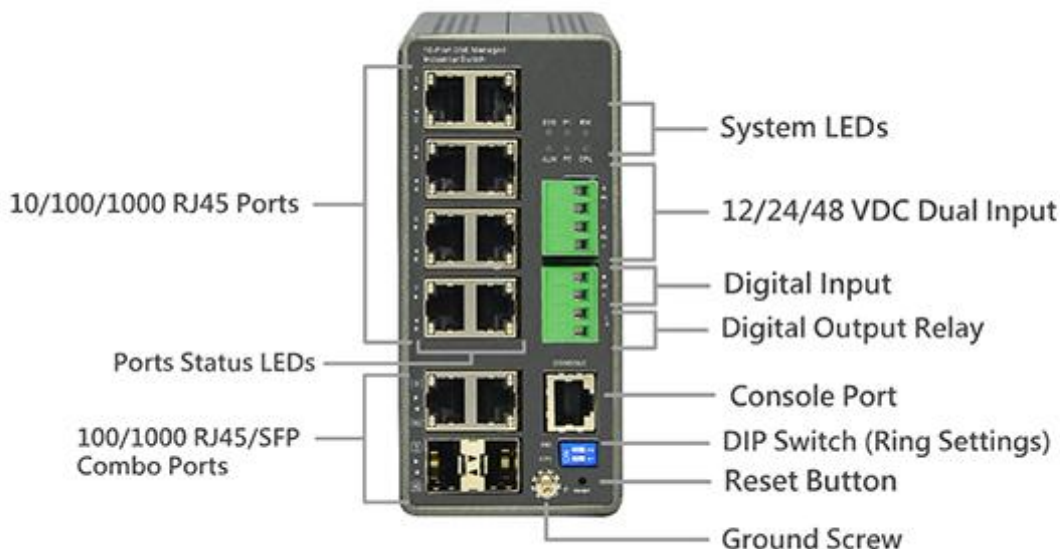

SPECIFICATION

Management

Management Access Filtering	SNMP, Web, Telnet, SSH
SNMP (v1, v2c, v3), Software Upgrade, Port Mirroring, LLDP (IEEE802.1AB), LLDP-MED (IEEE802.1AB), CDP Aware, IPv6 Management, sFlow, NTP, RMON (1,2,3 & 9 Groups), Configuration Export/Import	지원

Carrier Ethernet

Rapid-Ring	지원
------------	----

Device Management System

Device Management	Topology View, Floor View, Map View, Dashboard, Traffic Monitoring, Cable Diagnostics
Switch2go, Find my Switch	iOS Devices, Android Devices